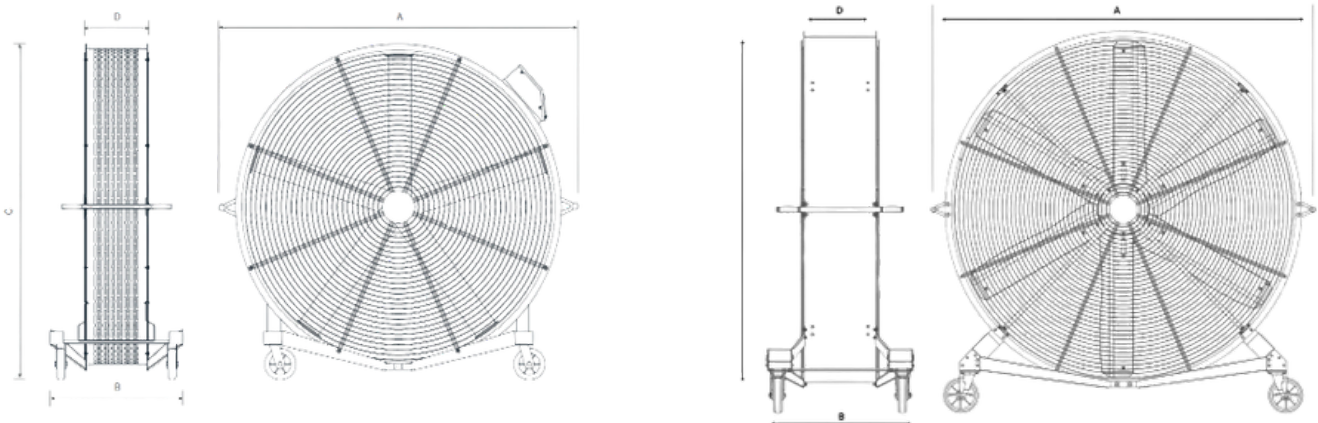

# AIRVAN

Anemol's AIRVAN portable fans are designed to generate a high airflow and increase comfort in large spaces. Their wheeled design allows for easy movement by a single person, while the swivel option and different sizes adapt to any need.

## TECHNICAL DRAWING

## IMAGES

Specifications	AIRVAN 90	AIRVAN 150	AIRVAN 200	AIRVAN 150P	AIRVAN 200P	AIRVAN 200 XL
<b>Diameter</b>	90 cm (3.0 ft)	150 cm (4.9 ft)	190 cm (6.2 ft)	150 cm (4.9 ft)	200 cm (6.6 ft)	200 cm (6.6 ft)
<b>Number of blades</b>	5	5	6	5	6	6
<b>Standard color</b>	Matte black on cover and outer grill. Grey 6063 aluminum blades					
<b>Motor power</b>	0.5 kW	0.95 kW	0.95 kW	0.95 kW	0.95 kW	0.95 kW
<b>Power supply</b>	200-240VAC / 100-120VAC	200-240VAC / 100-120VAC	200-240VAC / 100-120VAC	200-240VAC / 100-120VAC	200-240VAC / 100-120VAC	200-240VAC / 100-120VAC
<b>Maximum speed</b>	700 rpm	400 rpm	280 rpm	400 rpm	280 rpm	260 rpm
<b>Protection rating</b>	IP55					
<b>Sound level</b>	<60 dBA	<65 dBA				
<b>Total weight</b>	57 kg (125.7 lb)	103 kg (227.1 lb)	137 kg (302.0 lb)	128 kg (282.2 lb)	162 kg (357.1 lb)	175 kg (385.8 lb)
<b>Motor type</b>	Brushless DC motor					
<b>Airflow</b>	16 800m³/h	43 200m³/h	72 000 m³/h	60 000m³/h	90 480m³/h	102 000m³/h
<b>Coverage</b>	56 m² (602.8 ft²)	144 m² (1,550.0 ft²)	240 m² (2,583.3 ft²)	460 m² (4,951.4 ft²)	650 m² (6,996.5 ft²)	340 m² (3,659.7 ft²)
<b>Controller</b>	Control panel					